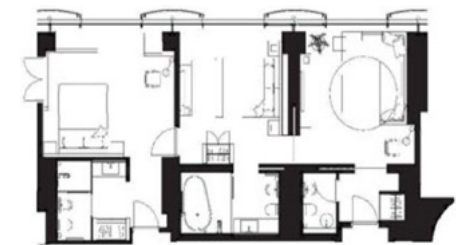

DELUXE SUITE CASTEL VIEW

Located on the seventh and eighth floors, the Deluxe Suites Castle View, spacious and bright, offer a view of the hill of Naples with Castel Sant'Elmo. Divided into two rooms, these suites are made up of two bedrooms with king-size beds, a bathroom with shower, a bathroom with tub and shower, a service bathroom and a comfortable living room, to offer a stay of luxury and absolute relaxation. These suites are equipped with an executive desk, designer furnishings and ultramodern technological equipment.

With an area of approximately 74 sqm / 797 sqf, the Deluxe Suites Castle View can accommodate up to four adults and one child up to 12 years old thanks to the sofa bed. Cot available on request.