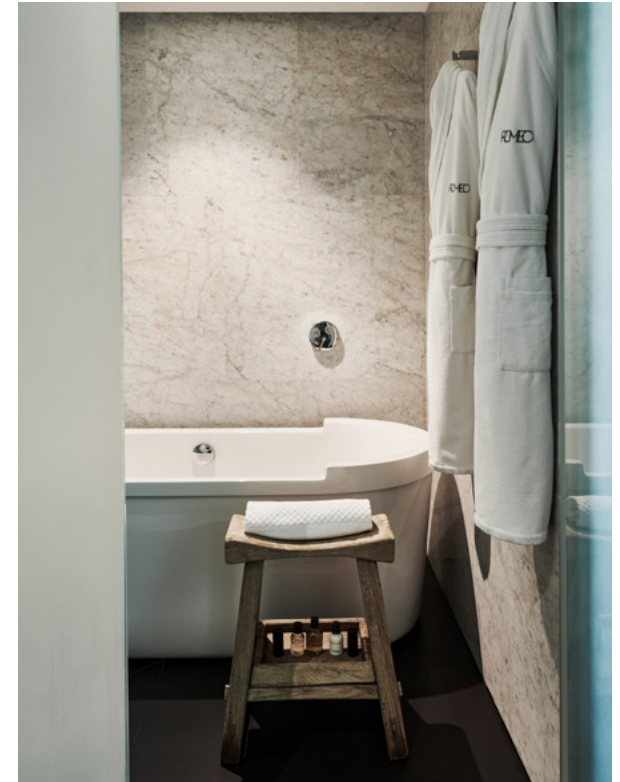

DELUXE SUITE CASTEL VIEW

Located on the seventh and eighth floors, the Deluxe Suites Castle View, spacious and bright, offer a view of the hill of Naples with Castel Sant'Elmo. Divided into two rooms, these suites are made up of two bedrooms with king-size beds, a bathroom with shower, a bathroom with tub and shower, a service bathroom and a comfortable living room, to offer a stay of luxury and absolute relaxation. These suites are equipped with an executive desk, designer furnishings and ultramodern technological equipment.

With an area of approximately 74 sqm / 797 sqf, the Deluxe Suites Castle View can accommodate up to four adults and one child up to 12 years old thanks to the sofa bed. Cot available on request.