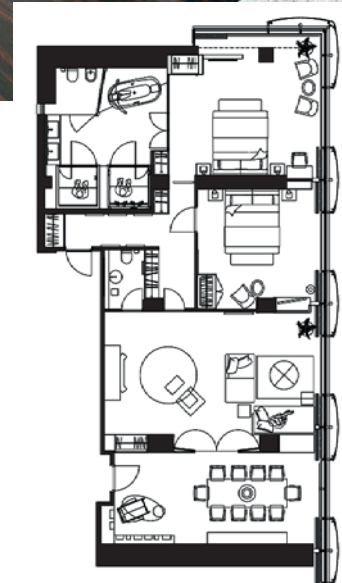

Penthouse Suite

Our most exclusive suite, the Penthouse Suite, is composed of a large living room with luxurious furniture and artworks, a comfortable bedroom and a bathroom with Jacuzzi, emotional shower, steam bath and sauna. Along with the amazing views over the bay of Naples, the

Penthouse Suite offers special amenities, high tech facilities and luxurious furniture, such as a B&B Italia sofa and Hermès chaise longue in rosewood and leather, for a unique luxury experience.

The Penthouse Suite, with an area of 165 sqm / 1776 sqf, can accommodate up to 4 adults. Its living room (110 sqm) includes a large table for 10 persons, an antique fireplace and a separate bathroom.