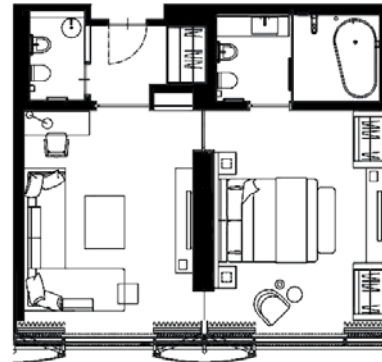

# Deluxe Suite Harbour View

With a bedroom and comfortable living room, the Deluxe Suites Harbour View are equipped with a spacious closet and large bathroom with bathtub and a separate shower.

The furnishings combine refined design pieces and

sophisticated technology to create a relaxing and luxurious atmosphere, with a stunning view on the entire bay of Naples.

Our Deluxe Suites Harbour View are located on the 7th floor, on the front side of the Romeo hotel.

*With an area of approx 55 sqm / 592 sqf, our Deluxe Suites Harbour View can accommodate up to three adults or four adults and one child (sofa bed available in the living room).*

ROMEO